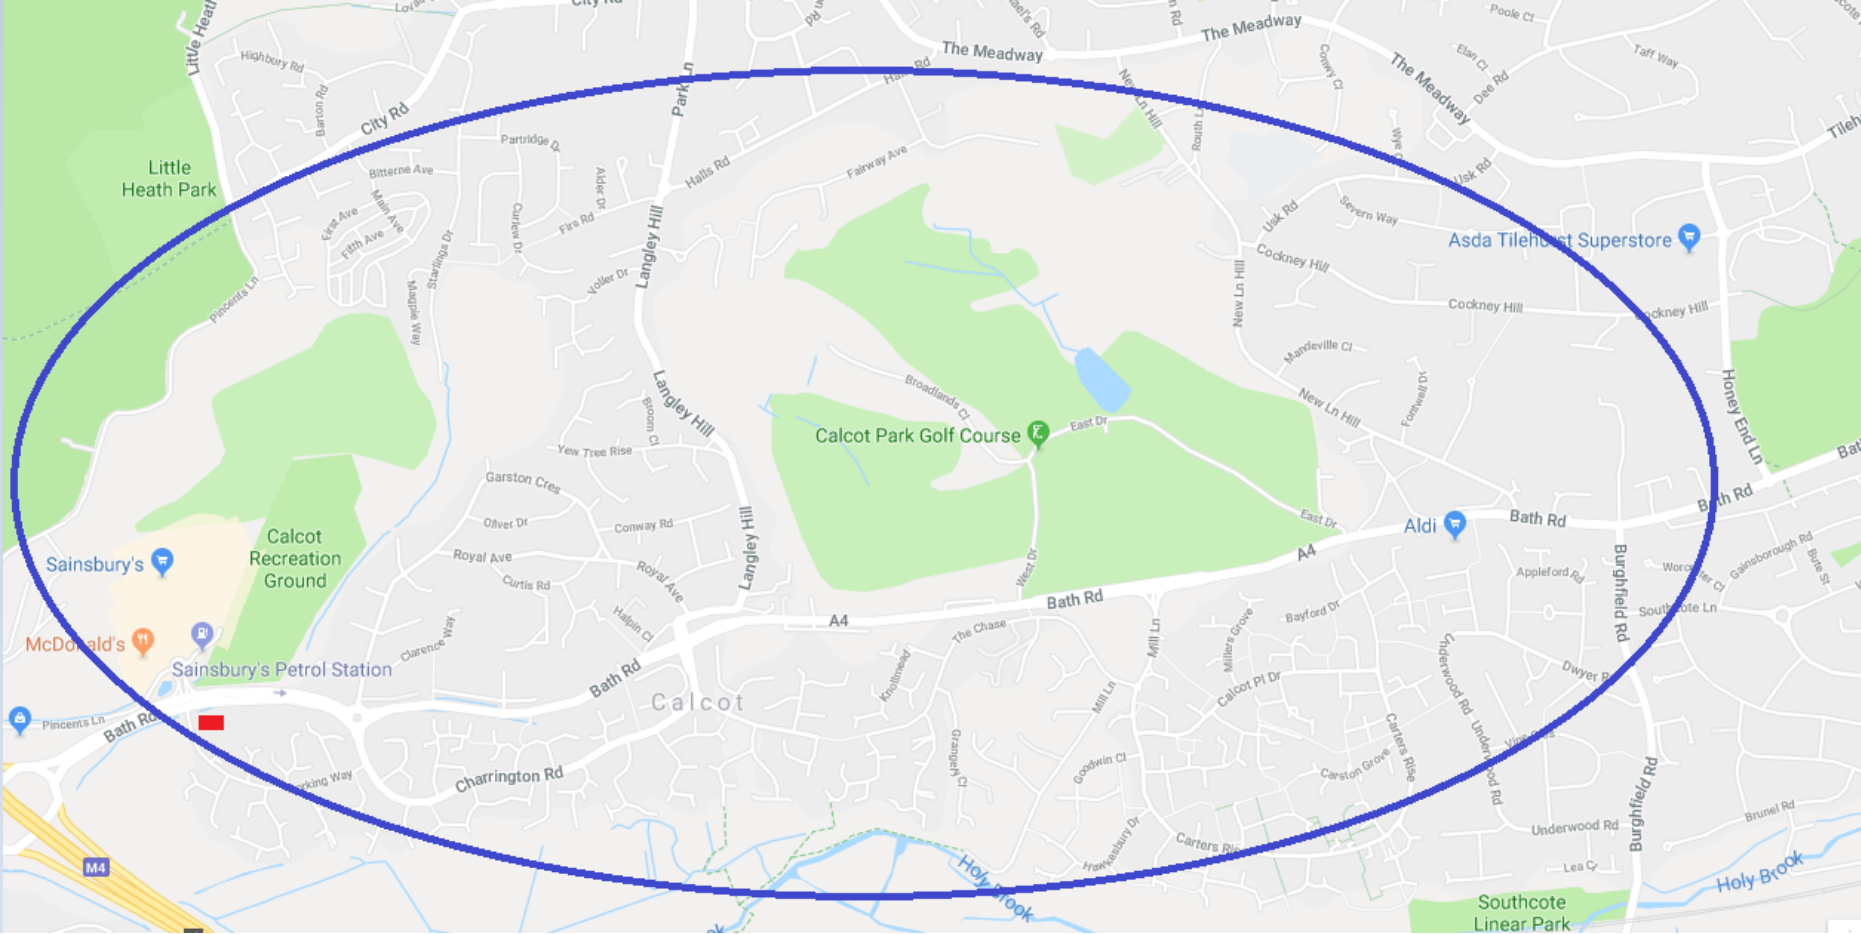

APPENDIX 1.

Map and annual statistics taken from Police.uk in relation to the "Calcot" Neighbourhood Police area

Comparison of crime types in this area between December 2016 and November 2017

Crime type	Total	Percentage
Anti-social behaviour	194	17.20%
Bicycle theft	13	1.15%
Burglary	76	6.74%
Criminal damage and arson	83	7.36%
Drugs	34	3.01%
Other crime	18	1.60%
Other theft	131	11.61%
Possession of weapons	7	0.62%
Public order	22	1.95%
Robbery	3	0.27%
Shoplifting	177	15.69%
Theft from the person	16	1.42%
Vehicle crime	146	12.94%
Violence and sexual offences	208	18.44%