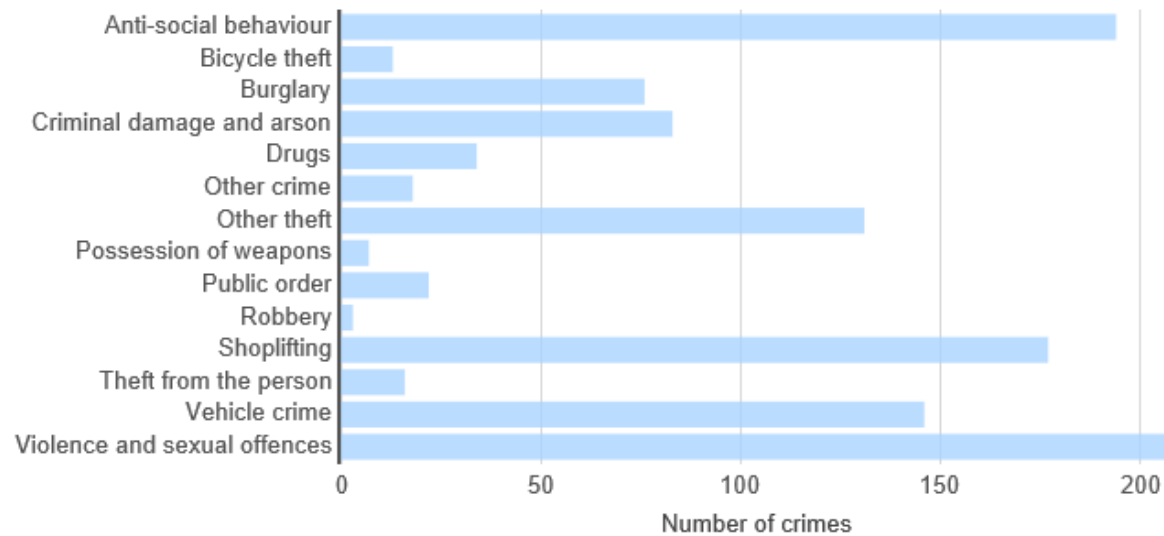

APPENDIX 1.

Map and annual statistics taken from Police.uk in relation to the "Calcot" Neighbourhood Police area

Comparison of crime types in this area between December 2016 and November 2017

Crime type	Total	Percentage
Anti-social behaviour	194	17.20%
Bicycle theft	13	1.15%
Burglary	76	6.74%
Criminal damage and arson	83	7.36%
Drugs	34	3.01%
Other crime	18	1.60%
Other theft	131	11.61%
Possession of weapons	7	0.62%
Public order	22	1.95%
Robbery	3	0.27%
Shoplifting	177	15.69%
Theft from the person	16	1.42%
Vehicle crime	146	12.94%
Violence and sexual offences	208	18.44%